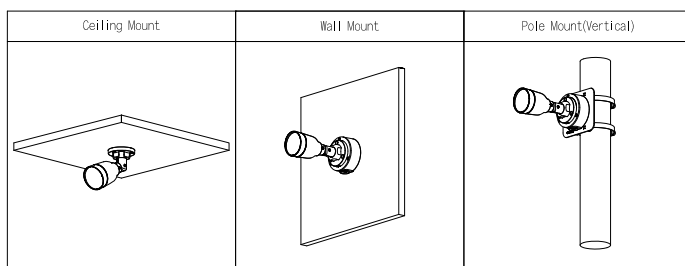

Entry Series | DH-IPC-HFW1239S1-A-LED-S4

Environment

Operating Temperature	-40 °C to +60 °C (-40 °F to +140 °F)
Operating Humidity	≤95%
Storage Temperature	-40 °C to +60 °C (-40 °F to +140 °F)
Protection	IP67

Structure

Casing Material	Metal + plastic
Product Dimensions	162.6 mm × 70 mm × 70 mm (6.40" × 2.75" × 2.75") (L × W × H)
Net Weight	0.22 kg (0.49 lb)
Gross Weight	0.34 kg (0.75 lb)